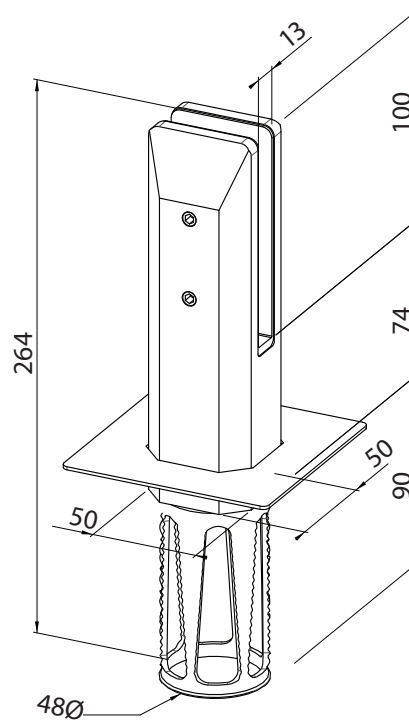

Gemini Miniposts

by FGS

Core Drilled Mini Posts

Technical Details

- Core drilled for applications where a more solid footing is required
- Friction fit so no holes in glass required
- 2205 Grade Stainless Steel
- Designed in our Melbourne office
- The strongest mini-posts on the market
- Available in square or round
- Suit 12mm glass

Available Finishes

- Polished stainless steel
- Satin stainless steel
- Black
- Special finishes upon request

Specify at time of order

Finish & style required

- Round Polished - FMP GEM RC PSS
- Round Satin - FMP GEM RC SSS
- Square Polished - FMP GEM SC PSS
- Square Satin - FMP GEM SC SSS
- Square Black - FMP GEM SC BLK

FMP GEM SC