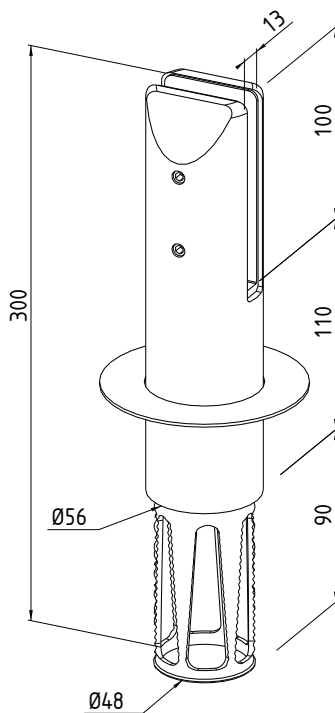

FMP GEM RC 300