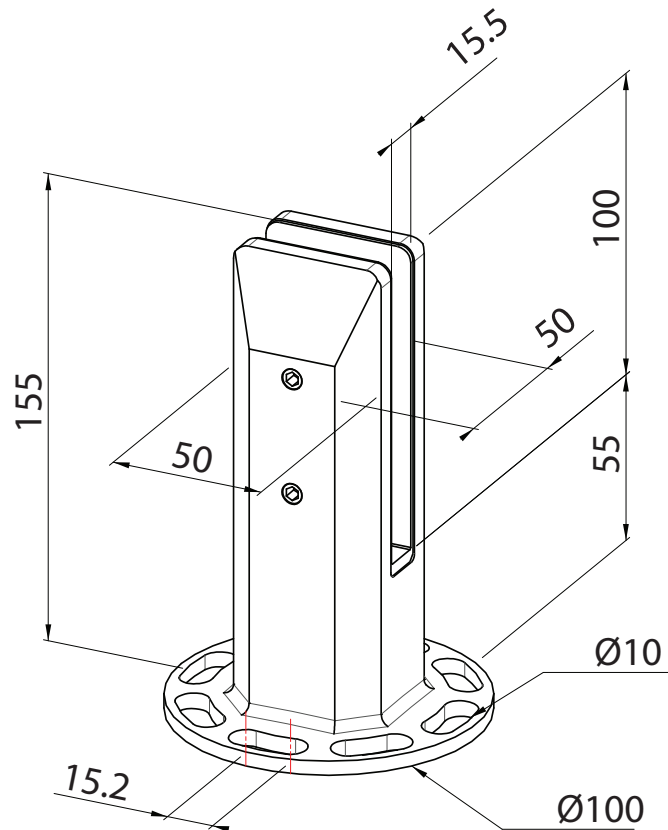

FMP 15 TTN SB