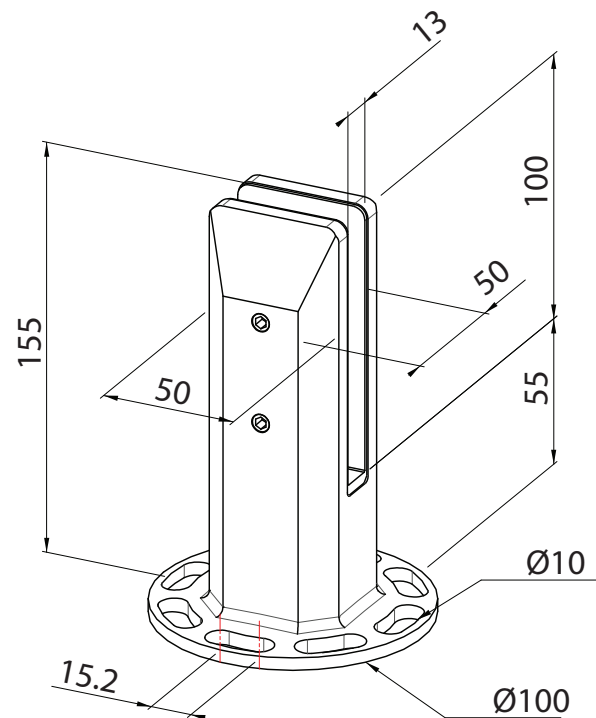

Titan Miniposts

by FGS

Base Mounted Mini Posts

Technical Details

- Base mount mini posts suitable for decks or outdoor areas without altering existing surface.
- Friction-fit so no holes in glass required
- Designed in our Melbourne office
- 2205 Grade Stainless Steel
- The strongest mini-posts on the market
- Available in square or round
- Suitable for 12mm glass

FMP TTN RB

FMP TTN SB

FMP TTN RB

FMP TTN SB

Titan Miniposts

(suit 15mm glass)

Base Mounted Mini Posts

Technical Details