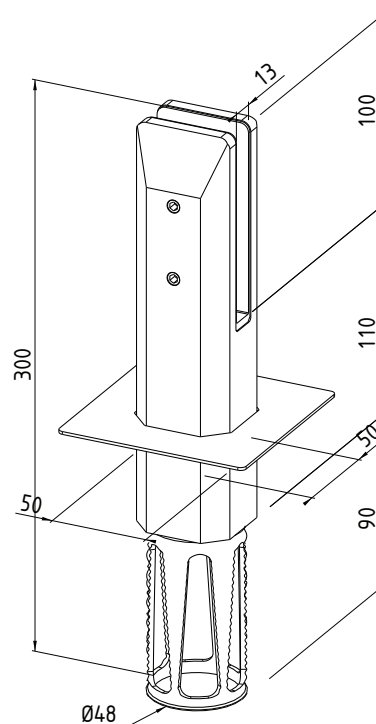

FMP GEM 300 SC 300