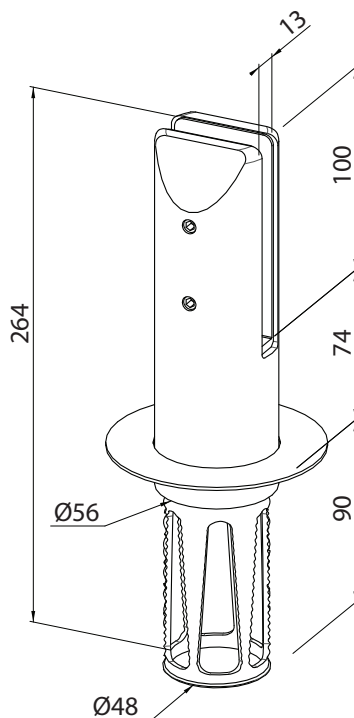

Gemini Miniposts

by FGS

Core Drilled Mini Posts

Technical Details

- Core drilled for applications where a more solid footing is required
- Friction fit so no holes in glass required
- 2205 Grade Stainless Steel
- Designed in our Melbourne office
- The strongest mini-posts on the market
- Available in square or round
- Suit 12mm glass

Available Finishes

- Polished stainless steel
- Satin stainless steel
- Black
- Special finishes upon request

Specify at time of order

Finish & style required

- Round Polished - FMP GEM RC PSS
- Round Satin - FMP GEM RC SSS
- Square Polished - FMP GEM SC PSS
- Square Satin - FMP GEM SC SSS
- Square Black - FMP GEM SC BLK

FMP GEM RC