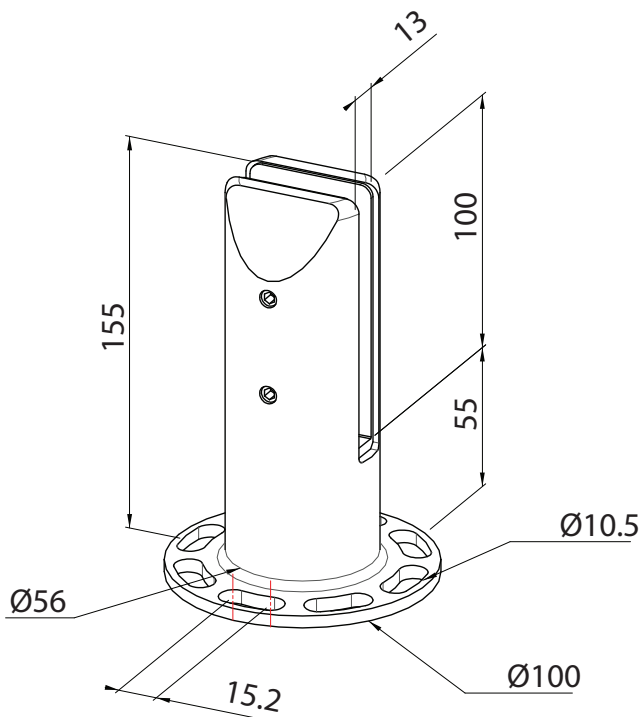

Titan Miniposts

by FGS

Base Mounted Mini Posts

Technical Details

- Base mount mini posts suitable for decks or outdoor areas without altering existing surface.
- Friction-fit so no holes in glass required
- Designed in our Melbourne office
- 2205 Grade Stainless Steel
- The strongest mini-posts on the market
- Available in square or round
- Suitable for 12mm glass

FMP TTN RB

FMP TTN SB

FMP TTN RB

FMP TTN SB

Titan Miniposts

(suit 15mm glass)

Base Mounted Mini Posts

Technical Details